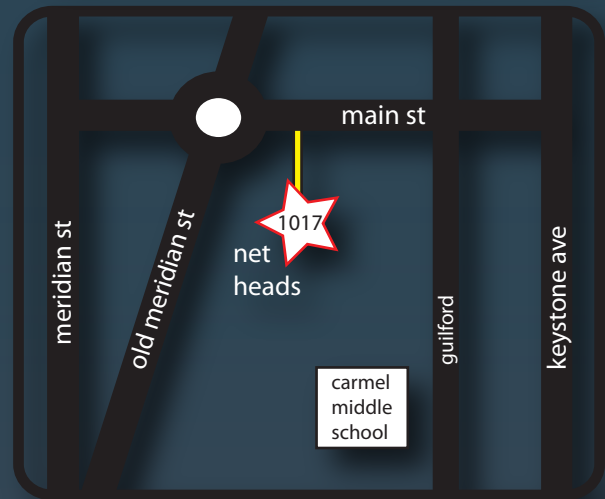

Choose Your Party Package!

For ages 18 and younger, we offer three packages for parties of 8 or more:

- The Newbie
- The Net Head
- The Gamer

Choose the best package for your budget and guests. Want a certain game, type of gaming station or need other special considerations? Just tell us when you make your reservation.

For invitations, party and scheduling tips and pricing on additional items such as cakes, visit us at www.netheads.com.